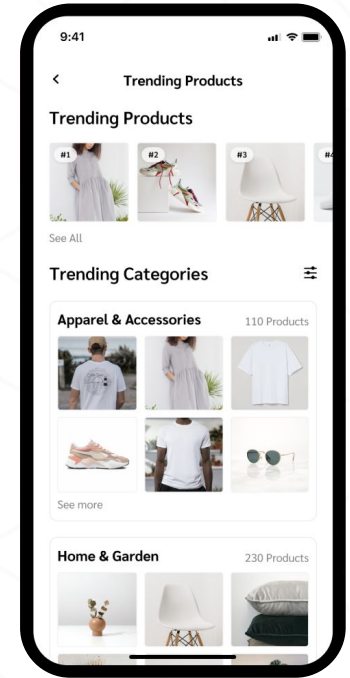

Partnerships on the go: impact.com mobile app

Monitor performance

View clicks, payouts, and other performance metrics.

Generate affiliate links

Find products from any website and instantly generate referral links.

Manage brand offers

Swipe to manage proposals, or tap to review contracts and contact brands.

Search top-selling products

Discover top-selling and trending products across categories.

Ready to **grow your partnerships** using the *impact.com* mobile app?