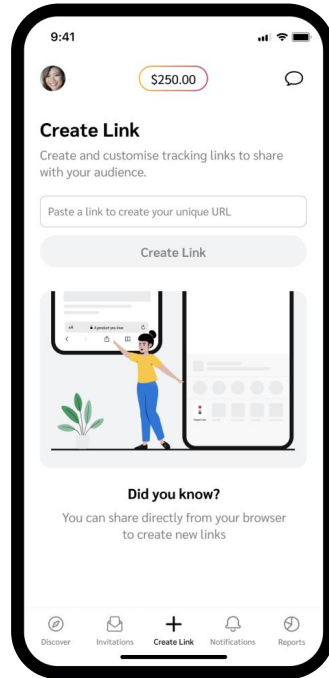

Partnerships on the go: impact.com mobile app

Monitor performance

View clicks, payouts, and other performance metrics.

Generate affiliate links

Find products from any website and instantly generate referral links.

Manage brand offers

Swipe to manage proposals, or tap to review contracts and contact brands.

Search top-selling products

Discover top-selling and trending products across categories.

Ready to **grow your partnerships** using the *impact.com* mobile app?