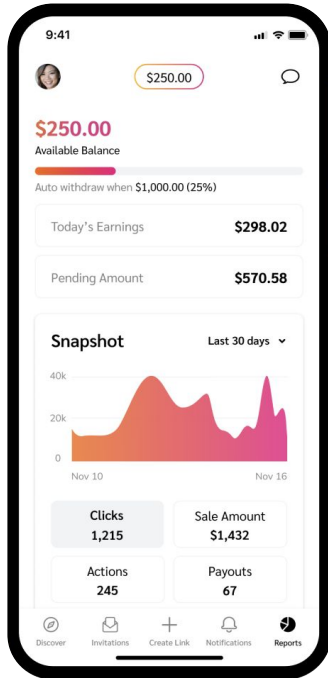

Partnerships on the go: impact.com mobile app

Monitor performance

View clicks, payouts, and other performance metrics.

Generate affiliate links

Find products from any website and instantly generate referral links.

Manage brand offers

Swipe to manage proposals, or tap to review contracts and contact brands.

Search top-selling products

Discover top-selling and trending products across categories.

Ready to **grow your partnerships** using the *impact.com* mobile app?