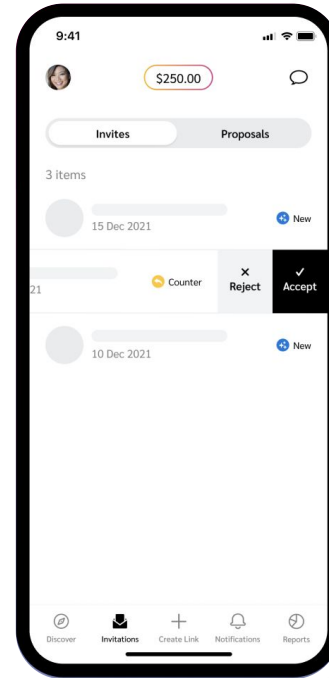

Partnerships on the go: impact.com mobile app

Monitor performance

View clicks, payouts, and other performance metrics.

Generate affiliate links

Find products from any website and instantly generate referral links.

Manage brand offers

Swipe to manage proposals, or tap to review contracts and contact brands.

Search top-selling products

Discover top-selling and trending products across categories.

Ready to **grow your partnerships** using the *impact.com* mobile app?